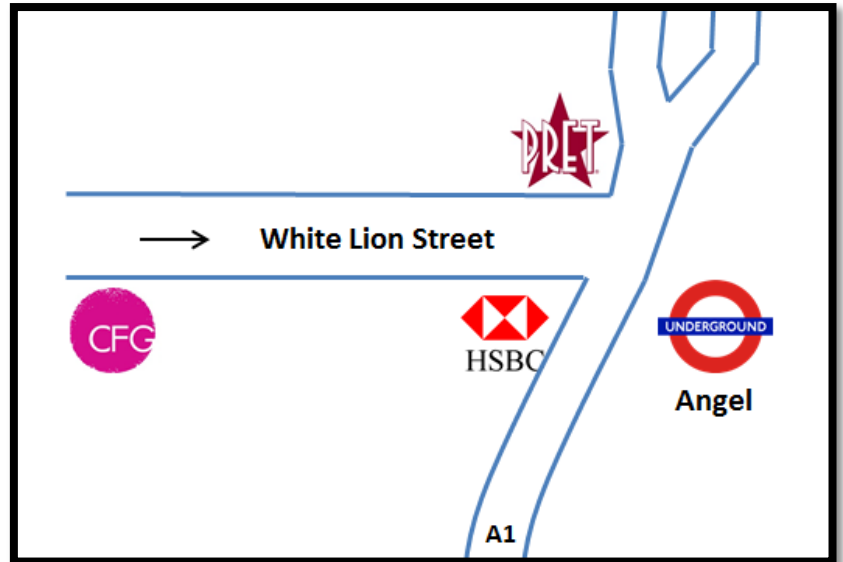

Getting to CFG

15 – 18 White Lion Street, London, N1 9PG

INSPIRING
FINANCIAL
LEADERSHIP

Walking/Tube Directions

White Lion Street is on the opposite side of the road to Angel Underground Station (Northern Line). It is on the street running between HSBC bank and Pret A Manger.

Our offices are about 100m up White Lion Street on the left. There is a buzzer to the lower left of the door.

Directions by car

Due to the one way system you can only enter White Lion Street via Baron Street off of Pentonville Rd (see map below.)