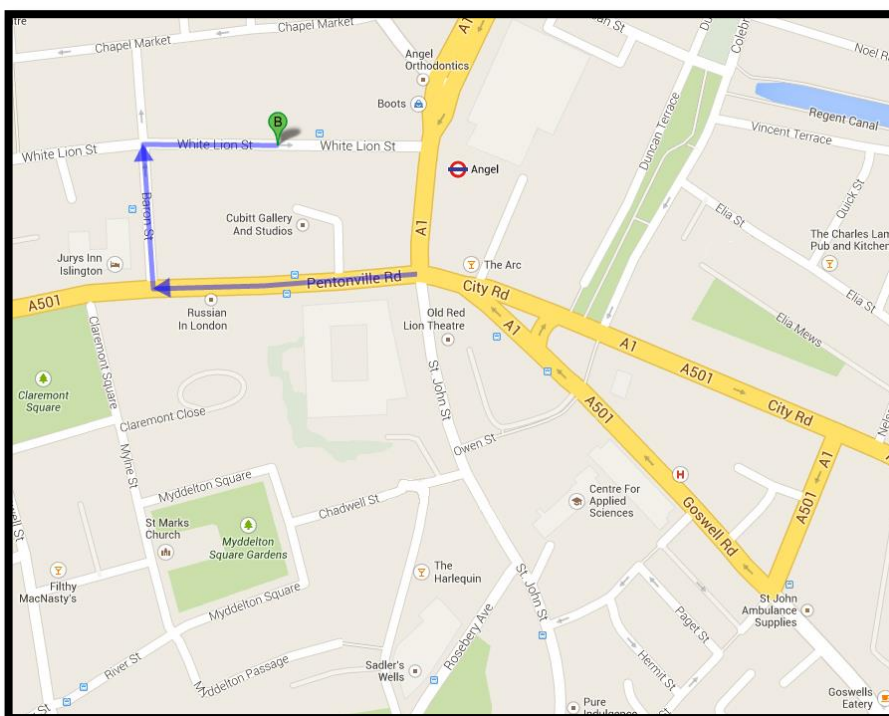

Getting to CFG

15 – 18 White Lion Street, London, N1 9PG

INSPIRING
FINANCIAL
LEADERSHIP

Walking/Tube Directions

White Lion Street is on the opposite side of the road to Angel Underground Station (Northern Line). It is on the street running between HSBC bank and Pret A Manger.

Our offices are about 100m up White Lion Street on the left. There is a buzzer to the lower left of the door.

Directions by car

Due to the one way system you can only enter White Lion Street via Baron Street off of Pentonville Rd (see map below.)